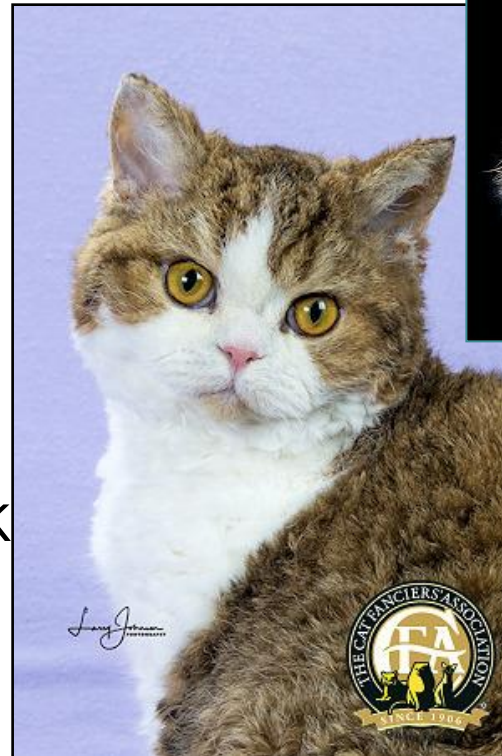

Selkirk Rex

Essence of the Selkirk Rex

- Medium to large cat with heavy boning giving the cat surprising weight and an impression of power.
- An active cat with a sweet and endearing personality.
- The gently curled coat adds to the unique look

Point Breakdown

Head

Skull:

- Round underlying bone structure
- No flat planes, broad, full-cheeked
- Round & smooth in all directions
- Forehead should not be flat

Head

- Profile: nose stop, downward slant with convex curve
- Chin: firm, well-developed
- Ears: medium, broad at base, set well apart. Curly furnishings

Eyes

- Large, rounded, set well apart
- Outside corner of eyes set slightly higher than inner corner

Body

- Torso medium to large, more rectangular than square, not long
- Back straight, shoulders and hips appear same width
- Heavy boned, impression of power and being well balanced.
- Legs are medium to long. Feet are large, round and firm
- Tail medium length, heavy at base, neither blunt nor pointed at tip