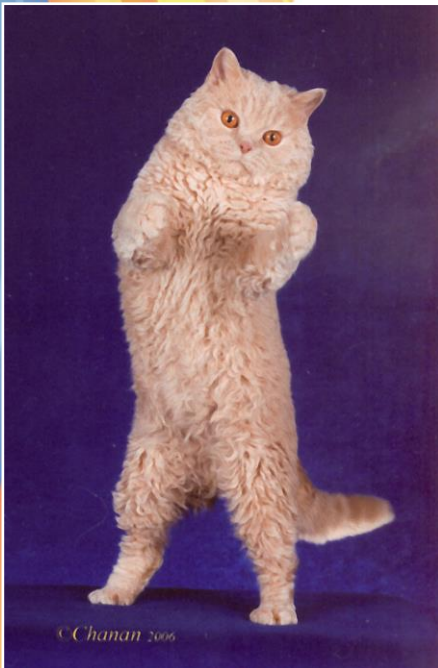

Selkirk Rex

Essence of the Selkirk Rex

- Medium to large cat with heavy boning giving the cat surprising weight and an impression of power.
- An active cat with a sweet and endearing personality.
- The gently curled coat adds to the unique look

Point Breakdown

Head

Skull:

- Round underlying bone structure
- No flat planes, broad, full-cheeked
- Round & smooth in all directions
- Forehead should not be flat

Head

- Profile: nose stop, downward slant with convex curve
- Chin: firm, well-developed
- Ears: medium, broad at base, set well apart. Curly furnishings

Eyes

- Large, rounded, set well apart
- Outside corner of eyes set slightly higher than inner corner

Body

- Torso medium to large, more rectangular than square, not long
- Back straight, shoulders and hips appear same width
- Heavy boned, impression of power and being well balanced.
- Legs are medium to long. Feet are large, round and firm
- Tail medium length, heavy at base, neither blunt nor pointed at tip