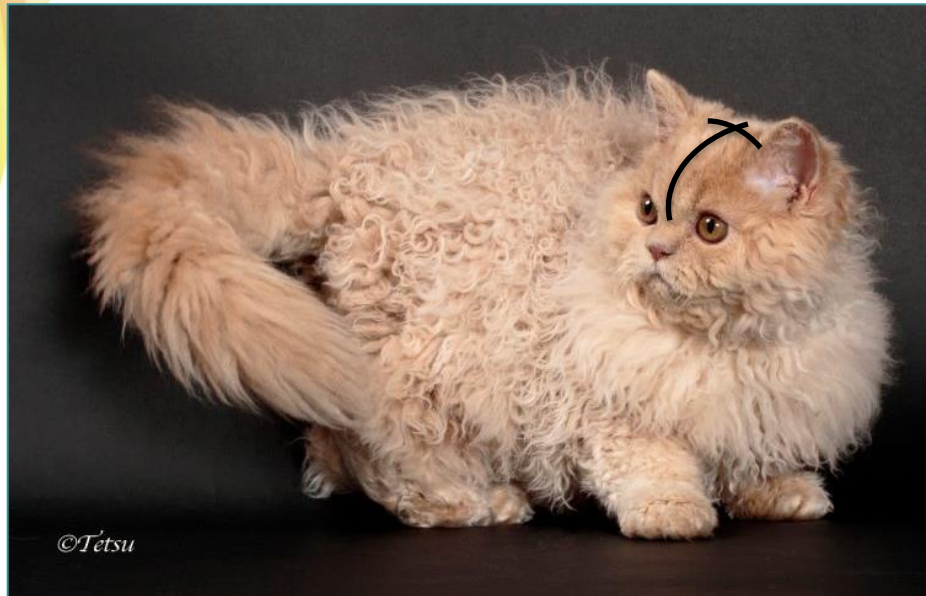

Selkirk Rex

Essence of the Selkirk Rex

- Medium to large cat with heavy boning giving the cat surprising weight and an impression of power.
- An active cat with a sweet and endearing personality.
- The gently curled coat adds to the unique look

Point Breakdown

Head

Skull:

- Round underlying bone structure
- No flat planes, broad, full-cheeked
- Round & smooth in all directions
- Forehead should not be flat

Head

- Profile: nose stop, downward slant with convex curve
- Chin: firm, well-developed
- Ears: medium, broad at base, set well apart. Curly furnishings

Eyes

- Large, rounded, set well apart
- Outside corner of eyes set slightly higher than inner corner

Body

- Torso medium to large, more rectangular than square, not long
- Back straight, shoulders and hips appear same width
- Heavy boned, impression of power and being well balanced.
- Legs are medium to long. Feet are large, round and firm
- Tail medium length, heavy at base, neither blunt nor pointed at tip

Coat

Longhair Curl

- Random, unstructured coat arranged in loose, individual curls
- Curls appear in “clumps” or “ringlets” rather than all-over wave
- Soft, full, dense, may stand out from body

Coat

Shorthair Curl