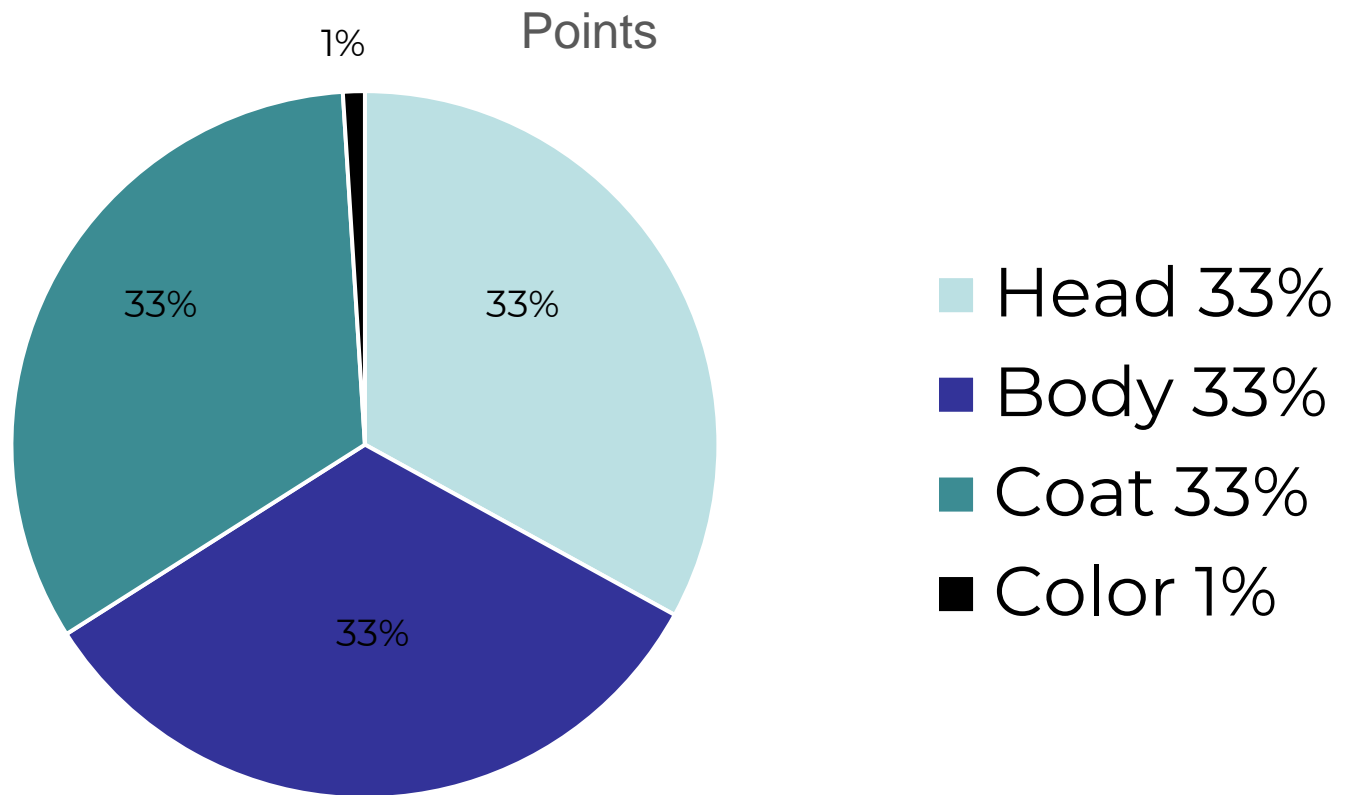

Selkirk Rex

Essence of the Selkirk Rex

- Medium to large cat with heavy boning giving the cat surprising weight and an impression of power.
- An active cat with a sweet and endearing personality.
- The gently curled coat adds to the unique look

Point Breakdown

Head

Skull:

- Round underlying bone structure
- No flat planes, broad, full-cheeked
- Round & smooth in all directions
- Forehead should not be flat

Head

- Profile: nose stop, downward slant with convex curve
- Chin: firm, well-developed
- Ears: medium, broad at base, set well apart. Curly furnishings

Eyes

- Large, rounded, set well apart
- Outside corner of eyes set slightly higher than inner corner

Body

- Torso medium to large, more rectangular than square, not long
- Back straight, shoulders and hips appear same width
- Heavy boned, impression of power and being well balanced.
- Legs are medium to long. Feet are large, round and firm
- Tail medium length, heavy at base, neither blunt nor pointed at tip