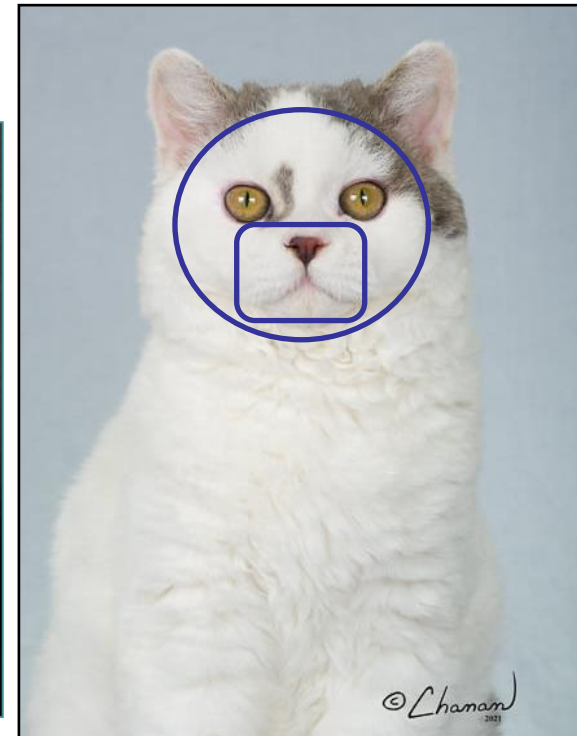

Selkirk Rex

Essence of the Selkirk Rex

- Medium to large cat with heavy boning giving the cat surprising weight and an impression of power.
- An active cat with a sweet and endearing personality.
- The gently curled coat adds to the unique look

Point Breakdown

Head

Skull:

- Round underlying bone structure
- No flat planes, broad, full-cheeked
- Round & smooth in all directions
- Forehead should not be flat

Head

- Profile: nose stop, downward slant with convex curve
- Chin: firm, well-developed
- Ears: medium, broad at base, set well apart. Curly furnishings

Eyes

- Large, rounded, set well apart
- Outside corner of eyes set slightly higher than inner corner

Body

- Torso medium to large, more rectangular than square, not long
- Back straight, shoulders and hips appear same width
- Heavy boned, impression of power and being well balanced.
- Legs are medium to long. Feet are large, round and firm
- Tail medium length, heavy at base, neither blunt nor pointed at tip