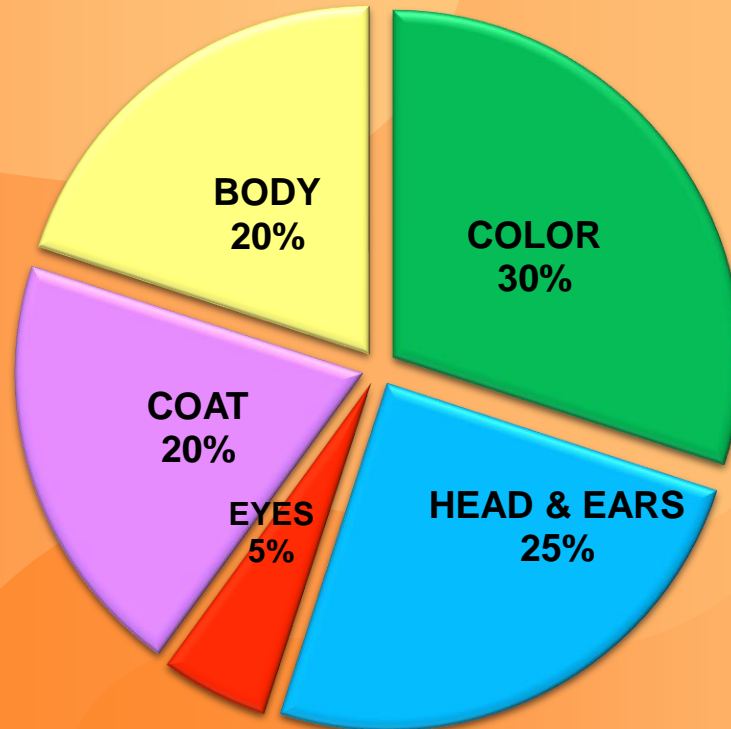

Bombay

Essence of the Bombay

- Medium sized muscular cat
- Jet black coat
- Large round eyes
- Friendly, alert, outgoing
- Surprising weight for size
- Hybrid between Sable Burmese and Black American Shorthair

Point Breakdown

Points

- Color
- Head & Ears
- Eyes
- Coat
- Body

Head

- Rounded, no sharp angles.
- Full face
- Moderately rounded muzzle
- Moderate visible stop in profile
- End of nose slightly rounded down

Head

- Medium ears set well apart
- Alert, tilted slightly forward
- Broad at base, rounded at tip
- Chin firm

Eyes

- Set far apart
- Rounded aperture
- Color ranging from gold to copper

Body

- Medium & muscular
- Not compact or rangy
- Legs proportionate to body & tail
- Medium Tail